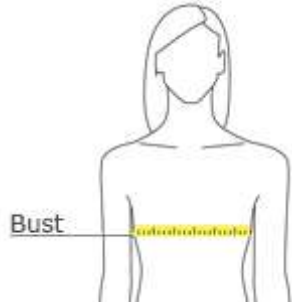

# Ladies Soft Shell Jacket

## HOW TO MEASURE

### BUST

Measure under the arm and around the fullest part of the bust with arms down, keeping tape horizontal.