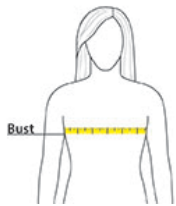

## PRODUCT MEASUREMENTS

	XS	S	M	L	XL	XXL	3XL	4XL	5XL	6XL
Bust	18 1/2	19 1/2	20 1/2	22	23 1/2	25	27	29	31	33
Sleeve Length	31 1/2	32	32 1/2	33 1/8	33 3/4	34 3/8	34 3/4	35 1/8	35 1/4	35 1/4
Body Length at Back	27	27 1/2	28	28 1/2	29	29 1/2	30	30 1/2	31	31 1/2

**Bust:** Measured across the chest one inch below armhole when laid flat.

**Sleeve Length:** Start at center of neck and measure down shoulder, down sleeve to hem.

**Body Length at Back:** Measured from high point shoulder to finished hem at back.

## SIZE CHARTS

	XS	S	M	L	XL	XXL	3XL	4XL	5XL	6XL
Size	2	4/6	8/10	12/14	16/18	20/22	24/26	28/30	32/34	36/38
Bust	32-34	35-36	37-38	39-41	42-44	45-47	48-51	52-55	56-59	60-63
Arm	30-30 3/4	30 3/4-31 1/2	31 1/2-32	32-32 1/2	32 1/2 - 33	33-33 3/8	33 3/8-33 3/4	33 3/4-34 1/2	34 1/4-34 3/4	34 1/2-35

## HOW TO MEASURE