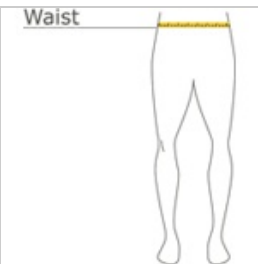

SPORT-TEK®

Sport-Tek® Youth PosiCharge® Competitor™ Pocketed Short. YST355P

Our lightweight, unlined short with pockets wicks moisture and locks in colors.

- 3.8-ounce, 100% polyester interlock with PosiCharge technology
- Removable tag for comfort and relabeling
- Elastic waistband
- No draw cord
- Side pockets

front

back

HOW TO MEASURE

WAIST

Measure around the smallest part of the natural waist.

SIZE CHART

	S	M	XS	L	XL
Size	6/8	10/12	4	14/16	18/20
Waist	25-26	26-27	24-25	27-28	28-31

COLOR INFORMATION