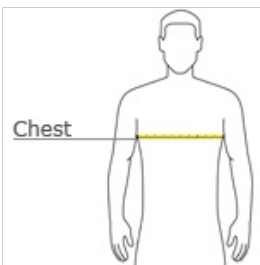

- 3.2-ounce, 100% polyester mesh with PosiCharge technology
- White mesh reverse
- Double-layer construction with open, individually hemmed layers for easy decoration
- Label patch at hem on color side

front

back

HOW TO MEASURE

CHEST WIDTH

Measure under the arm and around the fullest part of the chest with arms down, keeping tape horizontal.

SIZE CHART

	XS	S	M	L	XL	2XL	3XL	4XL
Chest	32-34	35-37	38-40	41-43	44-46	47-49	50-53	54-57