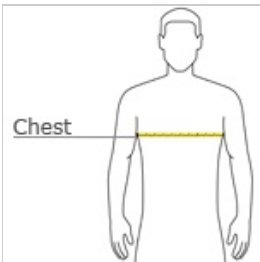

- 3.8-ounce, 100% polyester interlock with PosiCharge technology
- Removable tag for comfort and relabeling
- Binding at neck and armholes

CARE INSTRUCTIONS

Machine wash cold with like colors. Do not use fabric softener. Do not bleach. Tumble dry low. Remove promptly. Cool iron if needed. Do not dry clean.

front

back

HOW TO MEASURE

CHEST WIDTH

Measure under the arm and around the fullest part of the chest with arms down, keeping tape horizontal.

SIZE CHART

	XS	S	M	L	XL	2XL	3XL	4XL
Chest	32-34	35-37	38-40	41-43	44-46	47-49	50-53	54-57