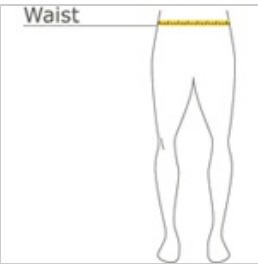

- 3.8-ounce, 100% polyester interlock with PosiCharge technology
- Removable tag for comfort and relabeling
- Elastic waistband
- Continuous loop draw cord
- 9-inch inseam

*If applying sublimation, special care must be taken throughout the process. Contact your decorator for more details.*

#### HOW TO MEASURE

#### WAIST

Measure around the smallest part of the natural waist.