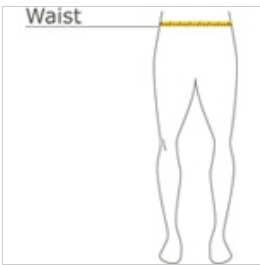

- 3.8-ounce, 100% polyester interlock with PosiCharge technology
- Removable tag for comfort and relabeling
- Elastic waistband
- Continuous loop draw cord
- 9-inch inseam

If applying sublimation, special care must be taken throughout the process. Contact your decorator for more details.

HOW TO MEASURE

WAIST

Measure around the smallest part of the natural waist.

SIZE CHART

	XS	S	M	L	XL	2XL	3XL	4XL
Waist	26-28	29-31	32-34	35-37	38-40	41-43	44-47	48-51

COLOR INFORMATION

Black
PMS BLACK C

Forest Green
PMS 553C