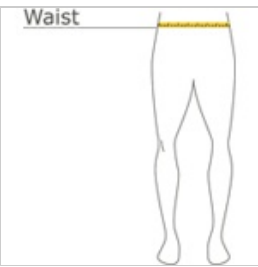

SPORT-TEK®

Sport-Tek® PosiCharge® Competitor™ Pocketed Short. ST355P

Our lightweight, unlined short with pockets wicks moisture and locks in colors.

- 3.8-ounce, 100% polyester interlock with PosiCharge technology
- Removable tag for comfort and relabeling
- Elastic waistband
- Continuous loop draw cord
- Side pockets
- 9-inch inseam

front

back

HOW TO MEASURE

WAIST

Measure around the smallest part of the natural waist.

SIZE CHART

	XS	S	M	L	XL	2XL	3XL	4XL
Waist	26-28	29-31	32-34	35-37	38-40	41-43	44-47	48-51

COLOR INFORMATION