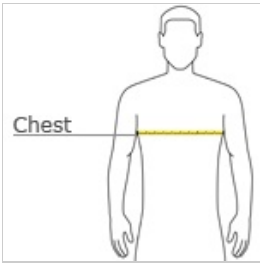

- 3.8-ounce, 100% polyester with PosiCharge technology
- Removable tag for comfort and relabeling
- Set-in sleeves

*Given the extreme heat required for sublimation, please consult with your decorator. It is highly recommended to sample test product by color before production.*

### HOW TO MEASURE

#### CHEST WIDTH

Measure under the arm and around the fullest part of the chest with arms down, keeping tape horizontal.