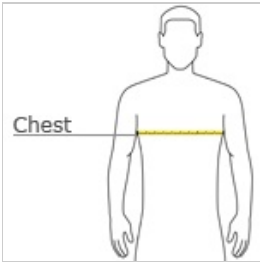

Stay comfortable throughout your shift in this soft, easy care scrub top. The pullover style lets you dress and undress with ease.

- 65/35 poly/cotton
- V-neckline
- Left chest pocket
- Even hem
- Machine washable

CARE INSTRUCTIONS

Machine wash cold with similar colors, Do not bleach, Tumble dry low, Remove promptly, Warm iron if needed.

**HOW TO MEASURE****CHEST WIDTH**

Measure under the arm and around the fullest part of the chest with arms down, keeping tape horizontal.

SIZE CHART

	XS	S	M	L	XL	2XL	3XL
Chest	33-35	36-38	36-41	42-45	46-49	50-53	54-57

COLOR INFORMATION