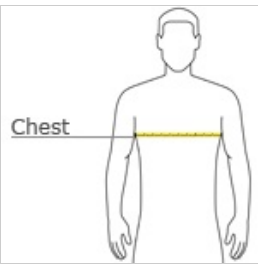

Cozy sweats in our core weight.

- 7.8-ounce, 50/50 cotton/poly fleece
- Air jet yarn for softness
- No draw cord at hood
- YKK metal zipper
- Front pockets
- Removable tag for comfort and relabeling

**CARE INSTRUCTIONS**

Machine wash cold with like colors. Do not bleach. Tumble dry low. Warm iron if necessary.

front

back

**HOW TO MEASURE**

**CHEST WIDTH**

Measure under the arm and around the fullest part of the chest with arms down, keeping tape horizontal.

**SIZE CHART**

	XS	S	M	L	XL
Size	4	6/8	10/12	14/16	18/20
Chest	25-26	26-28	28-30	30-32	32-35

**COLOR INFORMATION**

Please note: PMS code information is shown only when an exact match is available.

Ash PMS COOL GRAY 3C	Athletic Heather PMS COOL GRAY 7C	Carolina Blue PMS 7682C	Charcoal PMS COOL GRAY 11C	Dark Green PMS 560C	Dark Heather Grey PMS 7540C	Jet Black PMS BLACK C	Kelly PMS 340C	Maroon PMS 490C	Navy PMS 2380C	Neon Blue PMS 801C
Neon Pink PMS 926C	Purple PMS 7672C	Red PMS 200C	Royal PMS 2133C	Sangria PMS 2046C	White					