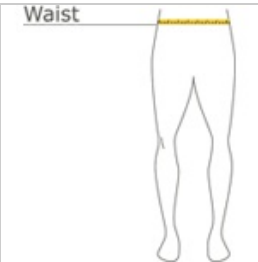

Youth Core Fleece Sweatpant. PC90YP

Cozy sweats in our core weight.

- 7.8-ounce, 50/50 cotton/poly fleece
- Air jet yarn for softness
- Elastic waistband
- No draw cord
- Elastic bottom cuffs

CARE INSTRUCTIONS

Machine wash cold, inside out, with like colors. Only non-chlorine bleach when needed. Tumble dry medium. Medium-hot iron. Do not iron decoration.

front

back

HOW TO MEASURE

WAIST

Measure around the smallest part of the natural waist.

SIZE CHART

	XS	S	M	L	XL
Waist	24-26	26-28	28-30	30-32	32-34
Size	4	6/8	10/12	14/16	18/20

COLOR INFORMATION

Athletic Heather
PMS COOL GRAY
7C

Charcoal
PMS COOL GRAY
11C

Jet Black
PMS BLACK C

Navy
PMS 2380C

Red
PMS 200C