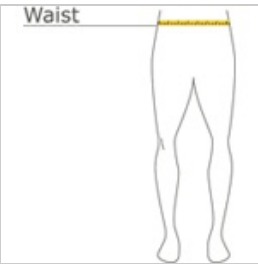

Cozy joggers in our core weight.

- 7.8-ounce, 50/50 cotton/poly fleece
- Removable tag for comfort and relabeling
- Elastic, self-fabric waistband and self-fabric cuffs
- No draw cord
- Front pockets

CARE INSTRUCTIONS

Machine wash cold, inside out with like colors. Only non-chlorine bleach, when needed. Tumble dry low. Do not iron.

front

back

HOW TO MEASURE

WAIST

Measure around the smallest part of the natural waist.

SIZE CHART

	XS	S	M	L	XL
Size	4/5	6/8	10/12	14/16	18/20
Waist	22-23	24-25	26-27	27-28	31-32

COLOR INFORMATION

Athletic Heather
PMS COOL GRAY
7C

Jet Black
PMS BLACK C

Navy
PMS 2380C