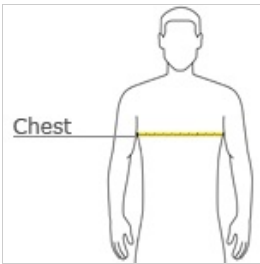

An indispensable t-shirt in our classic silhouette—with a very friendly price.

- 5.4-ounce, 100% cotton
- 98/2 cotton/poly (Ash)
- 90/10 cotton/poly (Athletic Heather)
- 50/50 cotton/poly (Dark Heather Grey, Graphite Heather, Heather Navy, Heather Purple, Heather Red, Heather Royal, Neon Blue, Neon Green, Neon Orange, Neon Pink, Neon Yellow )
- Removable tag for comfort and relabeling

front

back

**HOW TO MEASURE**

**CHEST WIDTH**

Measure under the arm and around the fullest part of the chest with arms down, keeping tape horizontal.

**SIZE CHART**

|       | XS    | S     | M     | L     | XL    |
|-------|-------|-------|-------|-------|-------|
| Size  | 4/5   | 6/8   | 10/12 | 14/16 | 18/20 |
| Chest | 22-24 | 25-27 | 28-30 | 30-32 | 32-34 |