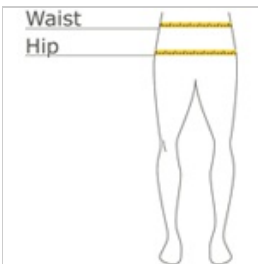

SPORT-TEK®

Sport-Tek® Ladies Circuit Jogger LPST871

Ideal for warmups or cooldowns, the Circuit Jogger moves with you throughout your practice, game or day.

- 7.8-ounce, 78/22 poly/spandex
- Tear-away removable label
- Elastic waistband with draw cord
- Secure zippered hand pockets

CARE INSTRUCTIONS

Machine Wash Cold With Like Colors. Do Not Use Fabric Softener. Do Not Bleach. Tumble Dry Low. Remove Promptly. Cool Iron If Needed.

front

back

HOW TO MEASURE

WAIST

Measure around the smallest part of the natural waist.

HIPS

With feet together, measure around the fullest part of hips, keep tape horizontal.

SIZE CHART

	XS	S	M	L	XL	XXL	3XL	4XL
Size	2	4/6	8/10	12/14	16/18	20/22	24/26	28/30
Waist	24-26	27-28	29-30	31-33	34-36	37-39	40-43	44-47
Hip	34-36	37-38	39-40	41-43	44-46	47-49	50-53	54-57