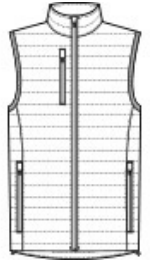

Staying warm while on the go has never been easier with our Packable Puffy Vests. Thanks to a water-repellent fabric coating and finish, you'll remain comfortable no matter where your day takes you.

- 100% polyester shell and lining
- 2.4-ounce, 100% polyfill insulation
- Interior storm flap with chin guard
- Reverse coil zippers
- Zippered chest pocket
- Front zippered pockets with rubber-wrapped zipper pulls
- Adjustable locking draw cord at hem
- Port Pocket™ for decoration access
- Dyed-to-match draw string carrying pouch included

**CARE INSTRUCTIONS**

Machine wash cold with like colors. Do not bleach. Tumble dry low. Cool iron. Do not use fabric softener. Do not dry clean.

front

back

**HOW TO MEASURE**

**CHEST WIDTH**

Measure under the arm and around the fullest part of the chest with arms down, keeping tape horizontal.