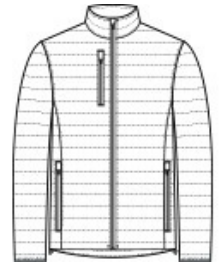

Staying warm while on the go has never been easier with our Packable Puffy Jackets. Thanks to a water-repellent fabric coating and finish, you'll remain comfortable no matter where your day takes you.

- 100% polyester shell and lining
- 2.4-ounce, 100% polyfill insulation
- Interior storm flap with chin guard
- Reverse coil zippers with rubber-wrapped zipper pulls
- Zippered chest pocket
- Front zippered pockets
- Elastic binding at cuffs
- Adjustable locking draw cord at hem
- Port Pocket® for decoration access
- Dyed-to-match draw string carrying pouch included

CARE INSTRUCTIONS

Machine wash cold with like colors. Do not bleach. Tumble dry low. Cool iron. Do not use fabric softener. Do not dry clean.

front