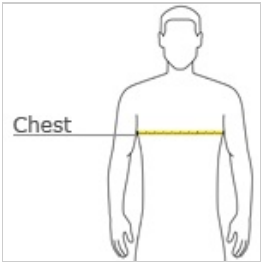

BELLA+CANVAS.

BELLA+CANVAS® Youth Jersey Short Sleeve Tee. BC3001Y

- Retail fit
- Tear-away label
- Side seamed
- Solid Colors: 4.2-ounce, 100% Airlume combed and ring spun cotton, 32 singles
- Athletic Heather/Black Heather: 90/10 Airlume combed and ring spun cotton/poly
- Heather CVC Colors: 52/48 Airlume combed and ring spun cotton/poly

CARE INSTRUCTIONS

Machine wash warm, inside out, with like colors. Only non-chlorine bleach. Tumble dry low. Medium iron. Do not iron decoration. Do not dry clean.

front

back

HOW TO MEASURE

CHEST WIDTH

Measure under the arm and around the fullest part of the chest with arms down, keeping tape horizontal.

SIZE CHART

	S	M	L	XL
Size	6-8	10-12	14-16	18-20
Chest	28-30	30-32	32-34	34-36

COLOR INFORMATION

Asphalt
PMS BLACK 7U

Black
PMS Black C

Natural
PMS 7500C

Navy
PMS 533C

Red
PMS 200C